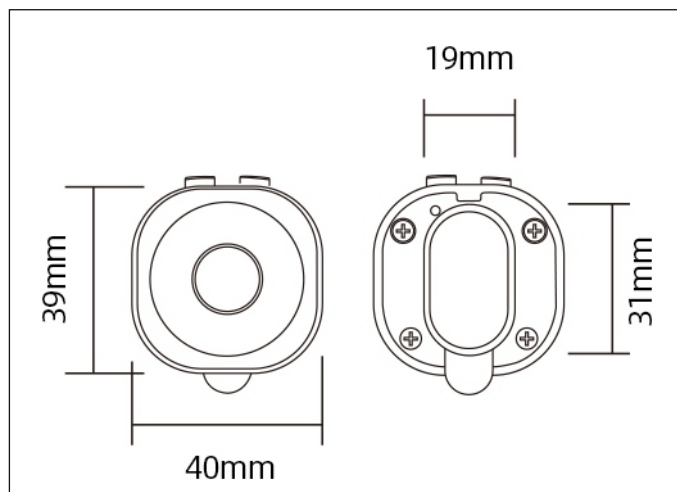

Timber Door

Adjustable Thickness

Mobile App

RFID Card