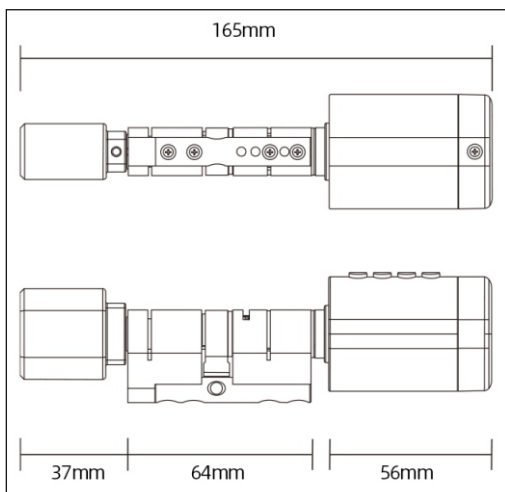

Timber Door

Adjustable Thickness

Mobile App

RFID Card