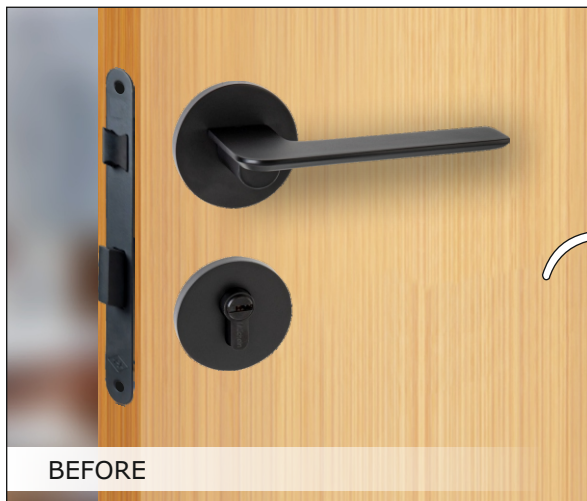

- 
App Unlock
- 
WiFi Unlock
- 
Bluetooth
Unlock
- 
Finger Print
- 
Emergency
Unlock Key
- 
Auto
Locking
Mode
- 
IC Card
Unlock
- 
Pin Code
Unlock
- 
Anti Theft
- 
AA Battery
- 
USB
TYPE C

Introducing the EA Retrofit Series Digital Lock – the smart solution for upgrading your home security hassle-free. Why endure door damage when you can effortlessly retrofit this advanced lock yourself? With Bluetooth Ekey, WiFi connectivity (additional gateway/hub required), fingerprint recognition, pin codes, Non-hackable cards, and a Mechanical key, enjoy comprehensive security features seamlessly integrated into your existing setup. DIY installation takes just minutes, allowing you to enhance your home's security swiftly and effortlessly. Plus, receive notifications via WiFi gateway from anywhere in the world, ensuring you're always in the know about your home's security. Say goodbye to door damage and hello to peace of mind with EuroArt Retrofit Series – where security meets simplicity, without compromising your door's integrity.

Features:-

1. Access Options :

- Finger print : Capacity of 200 Accesses.
- Password : 1 Master Password and 149 Unique password.
- RFID Card : Capacity of 200 Accesses (2 Cards in the set).
- Manual Key : 2 Keys in the set.
- Bluetooth Key : Mobile Application Access.
- WiFi Enabled : Yes.
- Voice Command : Google Assistance and Amazon Alexa.